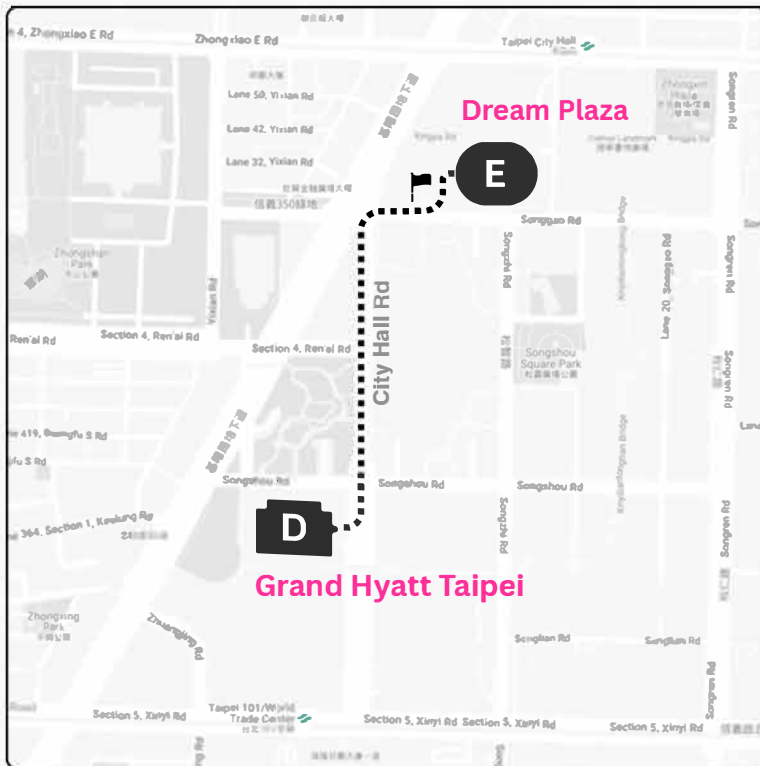

# Visitor Map

**D**

## Day Event

Grand Hyatt Taipei | Grand Ballroom 3F  
No. 2, Songshou Rd, Xinyi Dist., Taipei City

## 9-min Walk

Exit the Grand Hyatt Taipei on City Hall Road and head north. Turn right onto Songgao Road. Continue toward the flagpoles near the President International Tower walkway. Take the stairs next to the elevator down to the B1 entrance.

## Evening Reception

LE BLE D'OR Wine Cellar Branch (Dream Plaza)  
B1, No. 11, Songgao Rd, Xinyi Dist., Taipei City